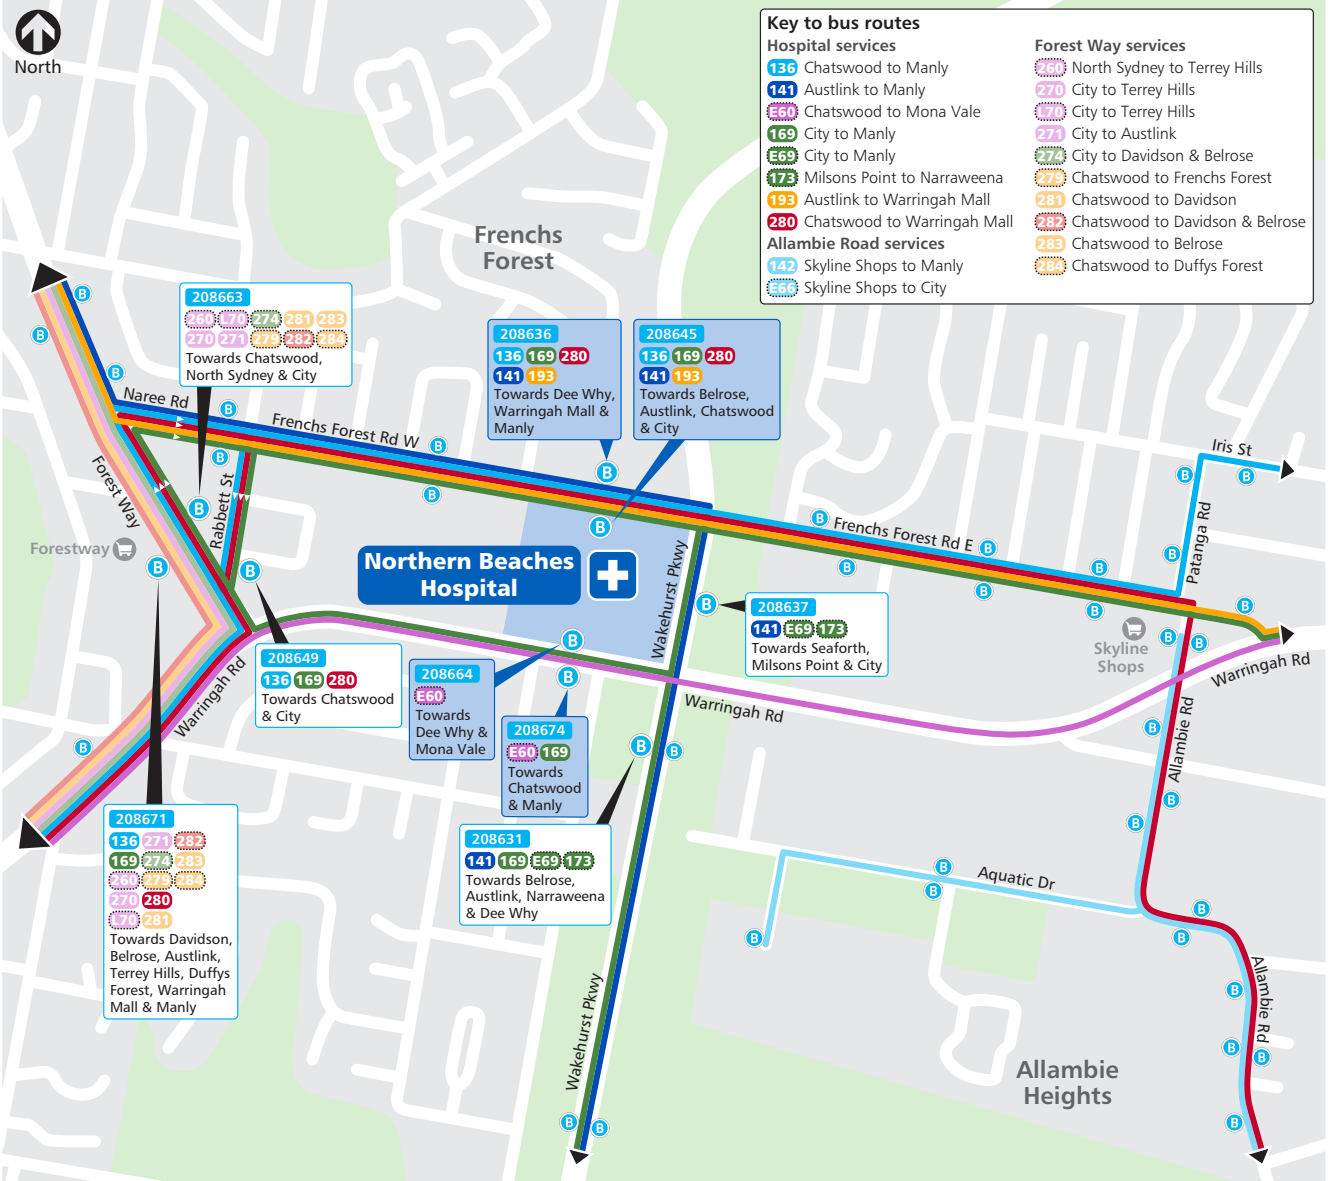

Northern Beaches Hospital Precinct Bus Map

B