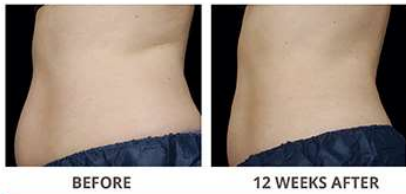

[Return to feed](#)

BEFORE

12 WEEKS AFTER

 **coolsculpting**
Transform your body
without surgery

Dr John Kippen
BSc, MBBCh, FRACS

Mona Vale | 1300 547 736 | johnkippen.com.au

PL

PENINSULA LIVING